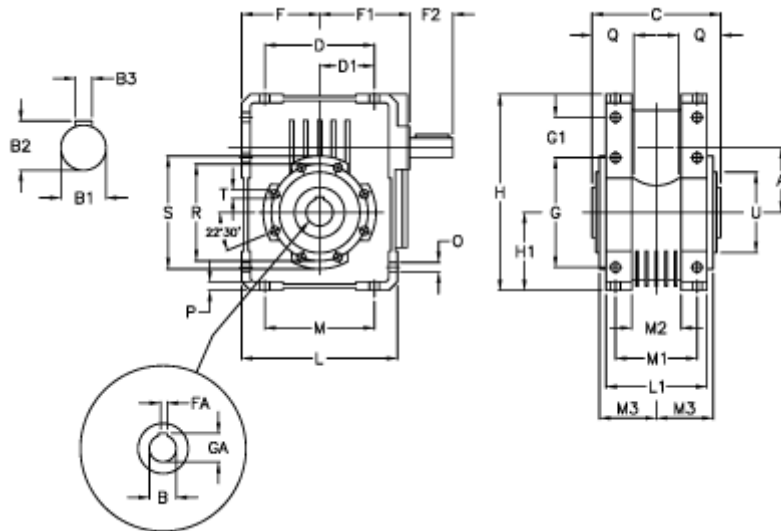

Article number: 3922086023700

Description: Worm gear with solid input shaft
W 86U-23-HS unassembled

Measures

A = 86.90	Description = W 86U-xx-HS	H = 245.5	O = 11.5
B = 35	F = 100.0	H1 = 100.0	P = 11
B1 = 25	F1 = 142.5	L = 200	Q = 45
B2 = 28.0	F2 = 50	L1 = 125	R = 130
B3 = 8	FA = 10	M = 144	S = 150
C = 140	G = 144	M1 = 101	T = M10x18
D = 144.0	G1 = 45.5	M2 = 57	U = 110
D1 = 72.0	GA = 38.3	M3 = 64.5	